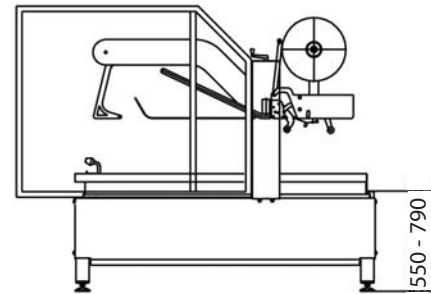

SUPERTAPER ST1F

CASE SEALER

The Supertaper ST1F is an automatic case-sealer with flap tucker. The case flaps on the top are automatically folded and sealed by self-adhesive tape. Our heavy duty automatic case sealers facilitate quick and efficient case packing and sealing. The machines can be fitted with a variety of options such as in-feed and discharge conveyors and case packing stations.

TECHNICAL SPECIFICATIONS SUPERTAPER ST1F:

Case range:	min. 120 mm x 120 mm x 65 mm (L x W x H) at 40 mm flap length. min. 120 mm x 120 mm x 85 mm (L x W x H) at 60 mm flap length. max. 600 mm x 500 mm x 500 mm (L x W x H)
Case weight:	Up to 40 kg.
Belt speed:	± 20m/min.
Finish:	Powder coated frame (RAL 9007 stainless steel look), plated and painted interior.
Taping heads:	OK 55 high-quality taping heads with open tape feed path suitable for 50 mm wide tape (max.) and 350 mm diameter rolls.
Power requirements:	Voltages to requirement.
Conveyor motors:	0.18 kw (2x)
Side belts:	100 mm wide belts.
Protection class:	iP54
Infeed/discharge height:	550 - 790 mm.
Machine dimensions:	1650 mm x 1000 mm x 1600 mm (L x W x H)

SUPERTAPER ST1F DRAWING:

SUPERTAPER ST1F OPTIONS:

- Castors.
- Bottom taping head.
- OK 75 taping heads for 75mm wide tape.
- In-feed and discharge roller conveyors.

OTHER MODELS AVAILABLE:

Supertaper ST1M
Semi-Automatic Case Sealer