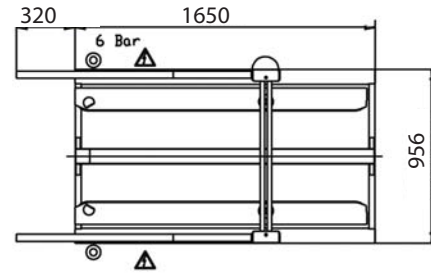

TECHNICAL SPECIFICATIONS SUPERTAPER ST1F:

Case range:	min. 120 mm x 120 mm x 65 mm (L x W x H) at 40 mm flap length. min. 120 mm x 120 mm x 85 mm (L x W x H) at 60 mm flap length. max. 600 mm x 500 mm x 500 mm (L x W x H)
Case weight:	Up to 40 kg.
Belt speed:	± 20m/min.
Finish:	Powder coated frame (RAL 9007 stainless steel look), plated and painted interior.
Taping heads:	OK 55 high-quality taping heads with open tape feed path suitable for 50 mm wide tape (max.) and 350 mm diameter rolls.
Power requirements:	Voltages to requirement.
Conveyor motors:	0.18 kw (2x)
Side belts:	100 mm wide belts.
Protection class:	iP54
Infeed/discharge height:	550 - 790 mm.
Machine dimensions:	1650 mm x 1000 mm x 1600 mm (L x W x H)

SUPERTAPER ST1F DRAWING:

SUPERTAPER ST1F OPTIONS:

- Castors.
- Bottom taping head.
- OK 75 taping heads for 75mm wide tape.
- In-feed and discharge roller conveyors.

OTHER MODELS AVAILABLE:

Supertaper ST1M
Semi-Automatic Case Sealer